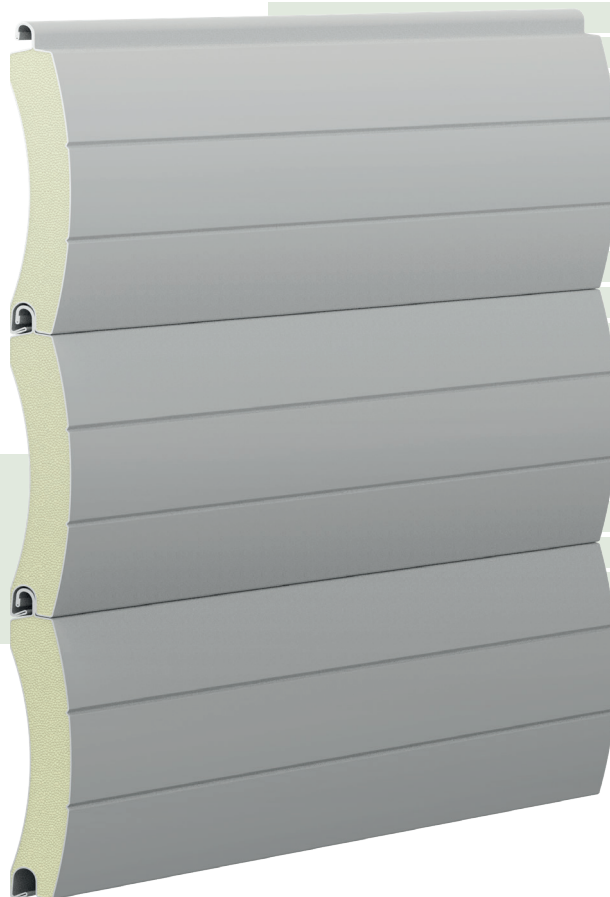

### Profilo curvo in alluminio coibentato

Insulated aluminum profile for garage doors

Profil en aluminium mousse pour portes garage