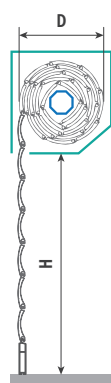

Installazione

Installation / Installation